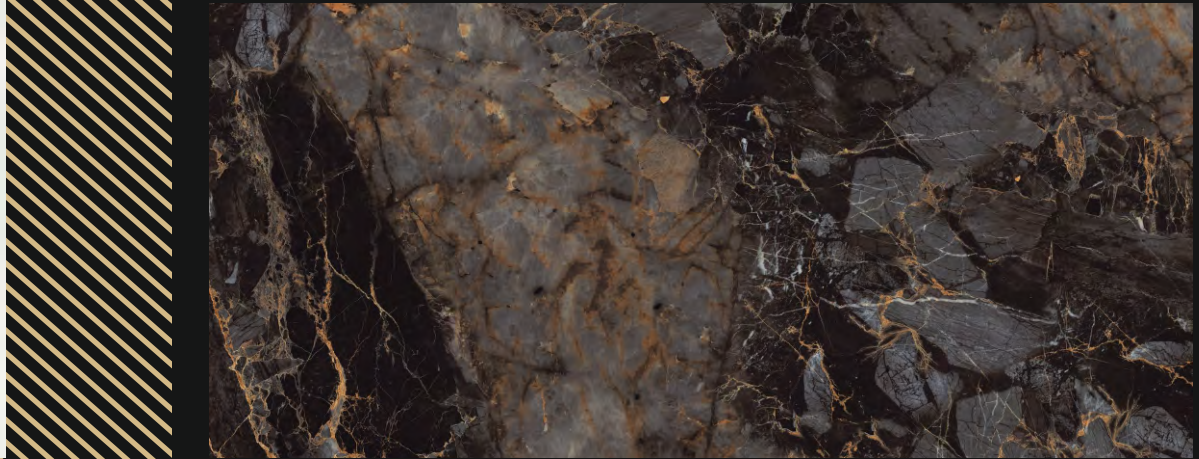

60x120

golden line
collections